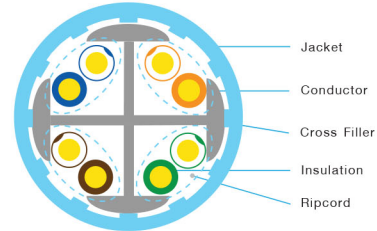

APPLICATION

- Structure cabling for horizontal and building backbone
- 10G BASE-T (IEEE 802.3an)
- 2.5G/5G BASE-T (IEEE 802.3bz)
- 10/100/1000 BASE-T (IEEE 802.3i/u/ab)
- IEEE 802.3af/at (PoE/PoE+)
- 52/155/622 Mbps and 1.2 Gbps ATM
- 4/16 Mbps Token Ring
- TP-PMD, TPDDI, ISDN, CDDI, VoIP
- HD BaseT 2.0 standard, Baseband, Broadband
- Digital & Analog for data, video and audio application

CONSTRUCTION / MATERIAL

Conductor	: 23AWG Solid Bare Copper
Insulation	: HDPE
Cross Filler Slot	: FRPE
Ripcord	: Under Jacket
Jacket	: FR-LSZH

FREQUENCY (MHZ)	INSERTION LOSS (dB/100m)	RL MIN.(dB)	NEXT MIN.(dB)	PSNEXT MIN.(dB)	ACRF MIN.(dB)	PS ACRF MIN.(dB)	PS ANEXT MIN.(dB)	PS AACRF (dB/100m)
1.0	2.0	20.0	78.3	76.3	71.8	68.8	67.0	67.0
31.25	10.4	25.6	55.9	53.9	41.9	38.9	67.0	48.3
62.50	14.9	23.5	51.4	49.4	35.9	32.9	65.6	42.3
100.0	19.0	22.1	48.3	46.3	31.8	28.8	62.5	38.2
200.0	27.5	20.0	43.8	41.8	25.8	22.8	58.0	32.2
250.0	31.0	19.3	42.3	40.3	23.8	20.8	56.5	30.2
300.0	34.2	18.8	41.1	39.3	22.3	19.3	55.3	28.7
500.0	45.3	17.5	37.8	35.8	17.8	14.8	52.0	24.2